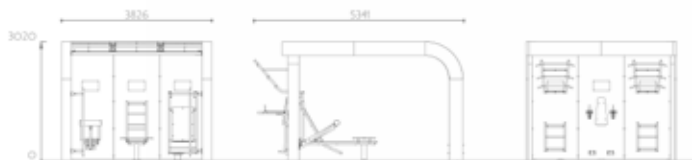

**over 100
installations
in Europe**