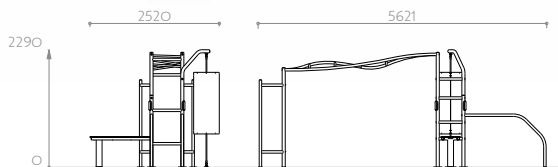

SATELLITES | COMBOS

Mimas

Cross Training Focus

Ref. 07 250

6 simultaneous users

14 exercises

Find out more