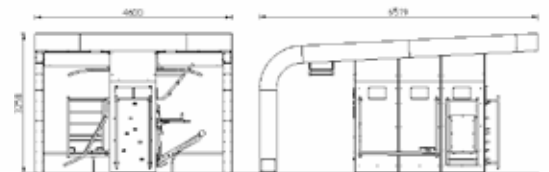

Find out more

MOUV'ROC® LION

Ref 08 300A
11 users
90 exercises
Weight: 2 700 kg

Colours:
Metallic structure: Pure orange | RAL 2004
HPL panels: Birch grey

MOUV'ROC® RHINO

Ref 08 300B
8 simultaneous users
60 exercises
Weight: 2 100 kg