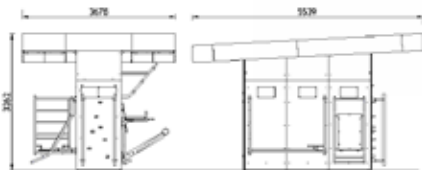

over **100**
installations
in Europe