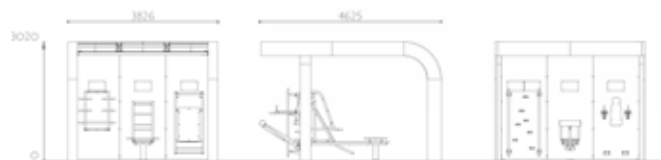

UNIVERSAL

OPEN MOUV'ROC® L

Inner facade

Ref. 09 315 02 00

10 simultaneous users

84 exercises

Find out more

Colours:
Metallic structure: Blue grey Ral 7031
HPL panels: Atlantis I Turquoise blue Ral 5018