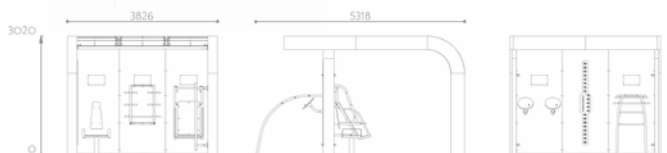

Combination 01 with apparatus on the arches:
Vertical bar | Arms and legs measuring rods &
Fingers dexterity ladder
Ref. 09 315 04 01
8 simultaneous users
40 exercises

Other combinations:

02 Gym chair | Arms and legs measuring rods &
Fingers dexterity ladder