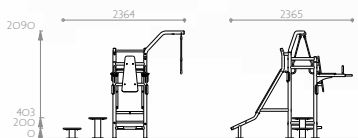

10 exercises

Sao

Abdominal Training Focus

Ref. 07 230
4 simultaneous users
16 exercises

Find out more

SATELLITES | COMBOS

Styx

Dorsal Training Focus