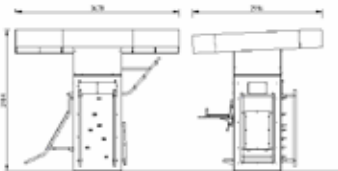

over **100**
installations
in Europe