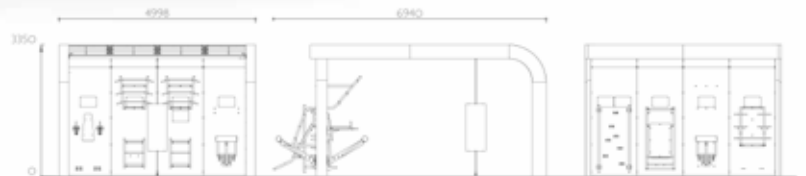

SPORT

OPEN MOUV'ROC® XL

End facade

Combination 01 with Punching bag

Ref. 09 410 03 01

13 simultaneous users

94 exercises

Other combinations:

02 lo

03 Léda

04 Luna

05 Inclusive arch

06 Parallel bars

Configurable space

Colours:

Metallic structure: Irrawaddy 2525

HPL panels: Charcoal | Graphite grey Ral 7024