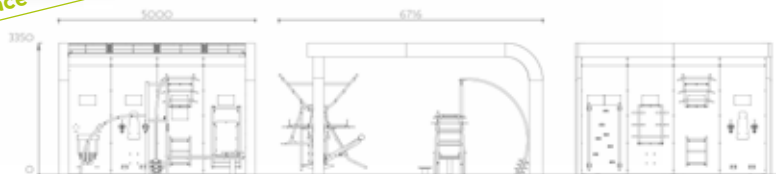

over 100
installations
in Europe

Configurable space