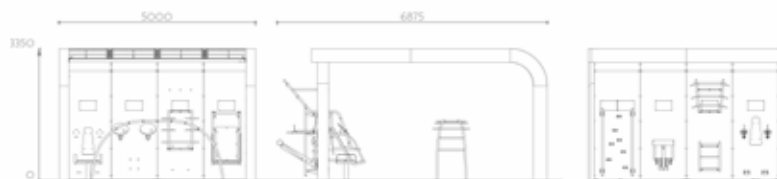

**over 100
installations
in Europe**

Configurable space