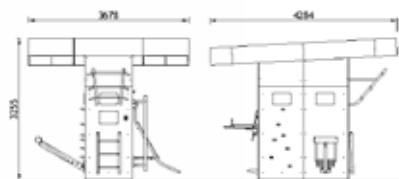

over **100**
installations
in Europe

Find out more

Colours:
Metallic structure: Turquoise blue | RAL 5018
HPL panels: Medium grey

MOUV'ROC® TIGRE

Ref 08 200B
6 simultaneous users
40 exercises
Weight: 1 650 kg