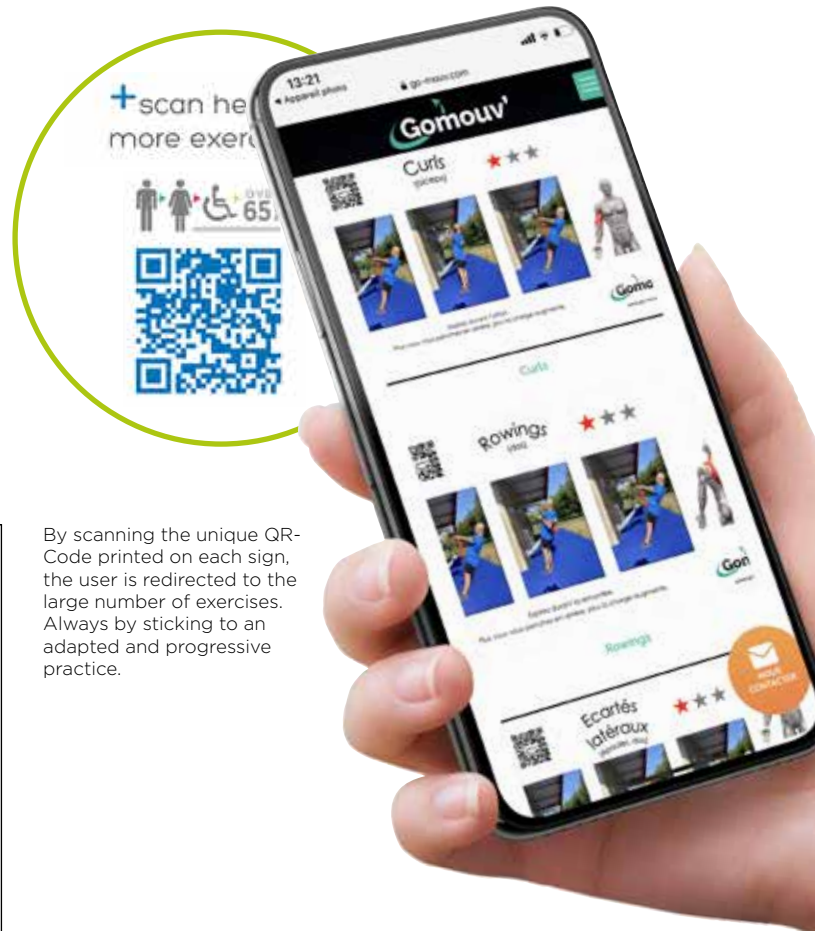

Near each apparatus, a panel presents the exercises and stretching works, muscle development or of recovery.

The exercises illustrated by figures in action mention the accessibility levels, the positions to be adopted, the sequences to be performed and how to breathe.

Find all MOUV'ROC® in Europe on this map !

depending on the muscle group to work on in priority and the difficulty level.

The exercises are regularly updated and new ones added to this website.

By scanning the unique QR-Code printed on each sign, the user is redirected to the large number of exercises. Always by sticking to an adapted and progressive practice.