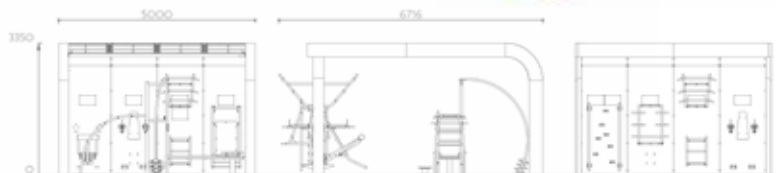

UNIVERSAL

OPEN MOUV'ROC® XL

End facade

Combination 01 with Léda satellite

Ref. 09 410 02 01

16 simultaneous users

102 exercises

Other combinations:

02 lo

03 Luna

04 Inclusive arch

05 Punching bag

06 Parallel bars

Configurable space

Colours:

Metallic structure: Signal yellow Ral 1003

HPL panels: Pastel grey | Agate grey Ral 7038