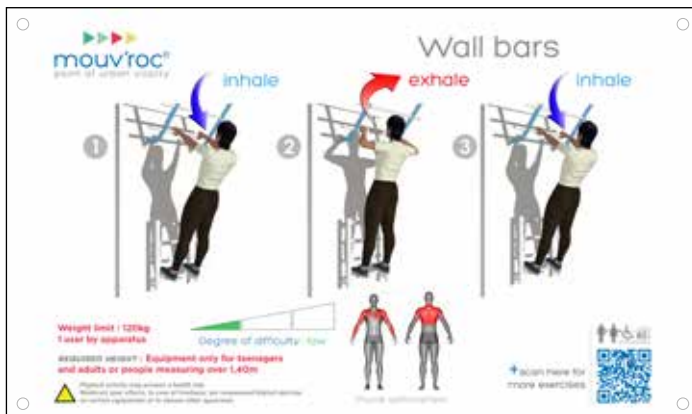

MOUV'ROC®

Not just sport

Its strengths

A connected solution

Sineu Graff and Gomouv' have developed a dedicated website that can be accessed from a smartphone for free, without downloading, without subscription or prior registration.

Users have access to many exercises that can be sorted according to the gender or the category (woman, man, senior etc...) or the type of activity (warming up, strengthening or stretching) or

Clear instructions

Near each apparatus, a panel presents the exercises and stretching works, muscle development or of recovery.

The exercises illustrated by figures in action mention the accessibility levels, the positions to be adopted, the sequences to be performed and how to breathe.