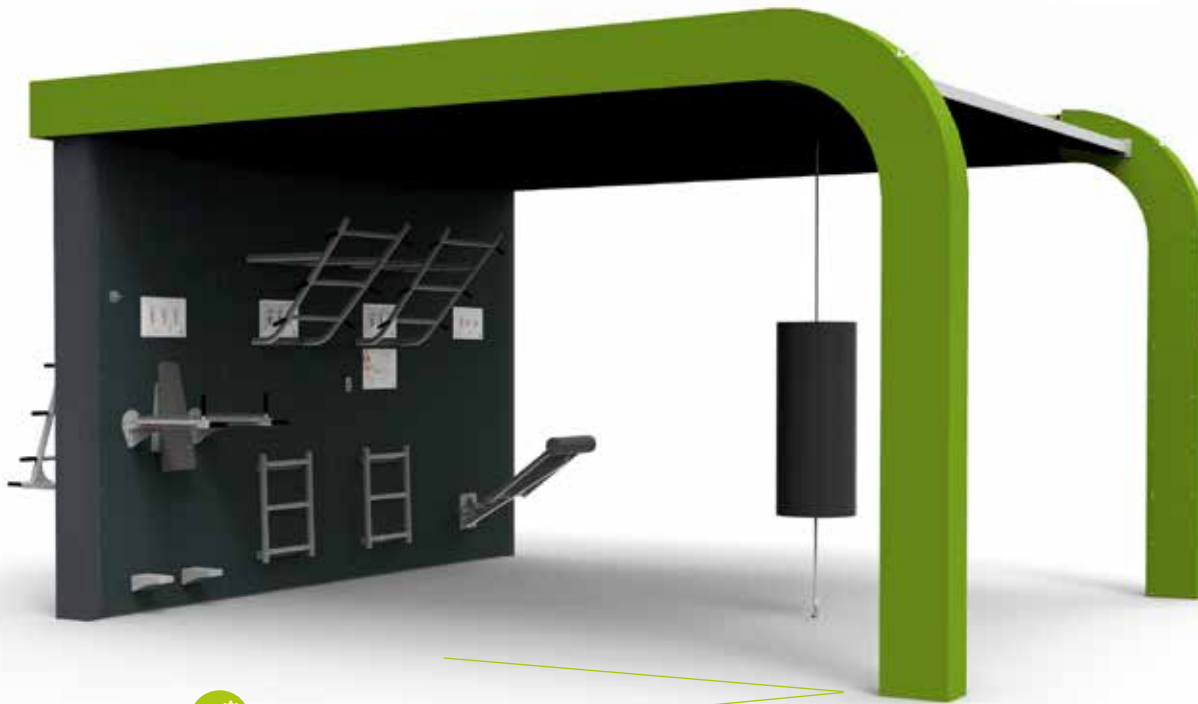

SPORT

OPEN MOUV'ROC® XL

End facade

Combination 01 with Punching bag

Ref. 09 410 03 01

13 simultaneous users

94 exercises

Other combinations:

02 lo

03 Léda

04 Luna

05 Inclusive arch

06 Parallel bars

Configurable space

Colours:

Metallic structure: Irrawaddy 2525

HPL panels: Charcoal | Graphite grey Ral 7024